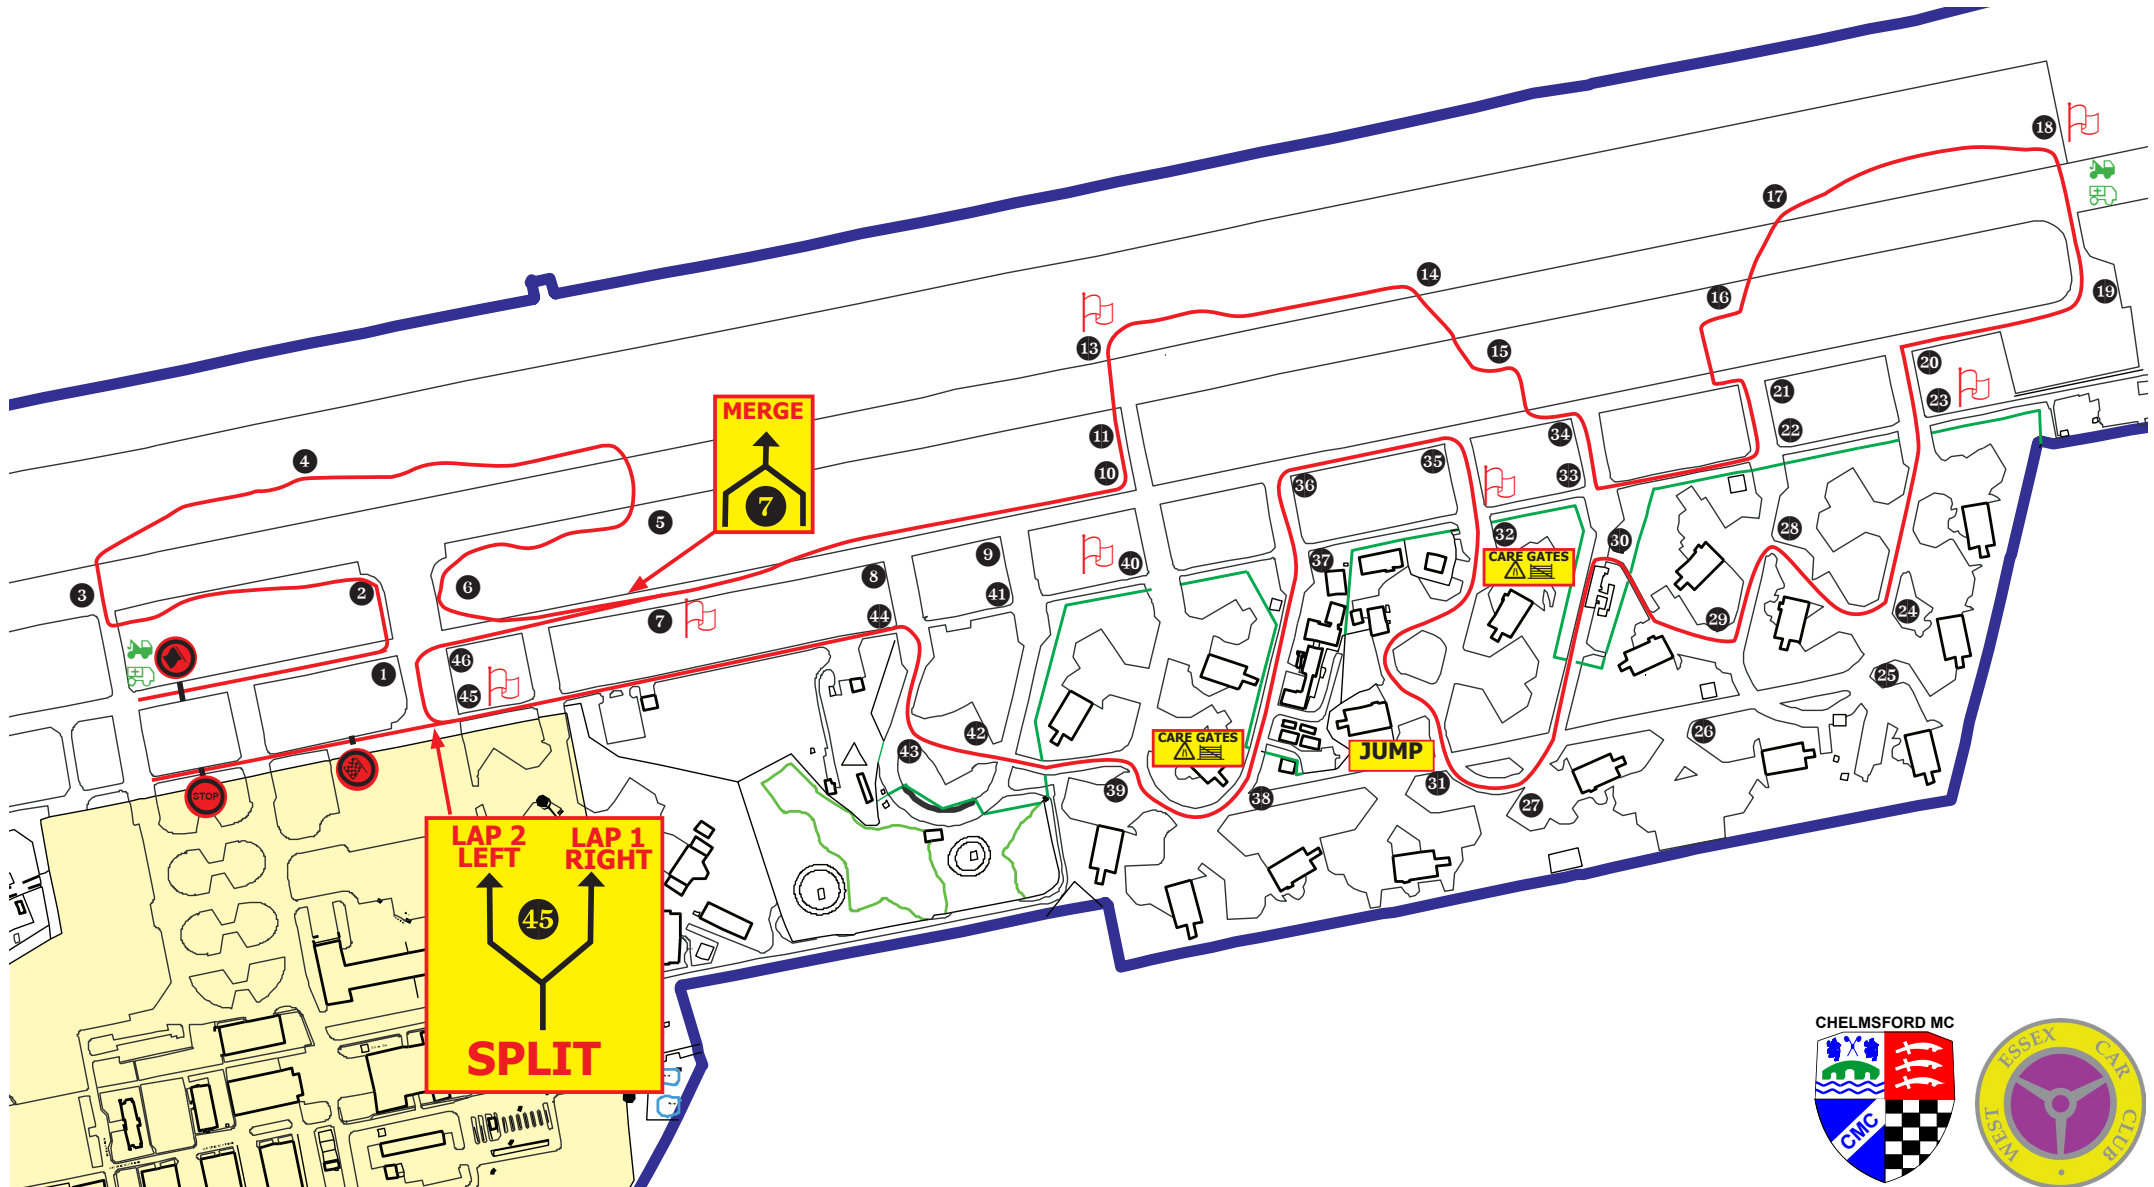

STAGE TARGET	18 min	SSS 1	
STAGE BOGEY	6m 19s	SSF 1	
STAGE LENGTH	7.9 Miles	TOTAL	
		SSS 2	
		SSF 2	
		TOTAL	

STAGE TARGET	18 min	SSS 3	
STAGE BOGEY	6m 05s	SSF 3	
STAGE LENGTH	7.6 Miles	TOTAL	
		SSS 4	
		SSF 4	
		TOTAL	

STAGE TARGET	18 min	SSS 5	
STAGE BOGEY	5m 31s	SSF 5	
STAGE LENGTH	6.9 Miles	TOTAL	
		SSS 6	
		SSF 6	
		TOTAL	

STAGE TARGET	18 min	SSS 7	
STAGE BOGEY	6m 05s	SSF 7	
STAGE LENGTH	7.6 Miles	TOTAL	
		SSS 8	
		SSF 8	
		TOTAL	