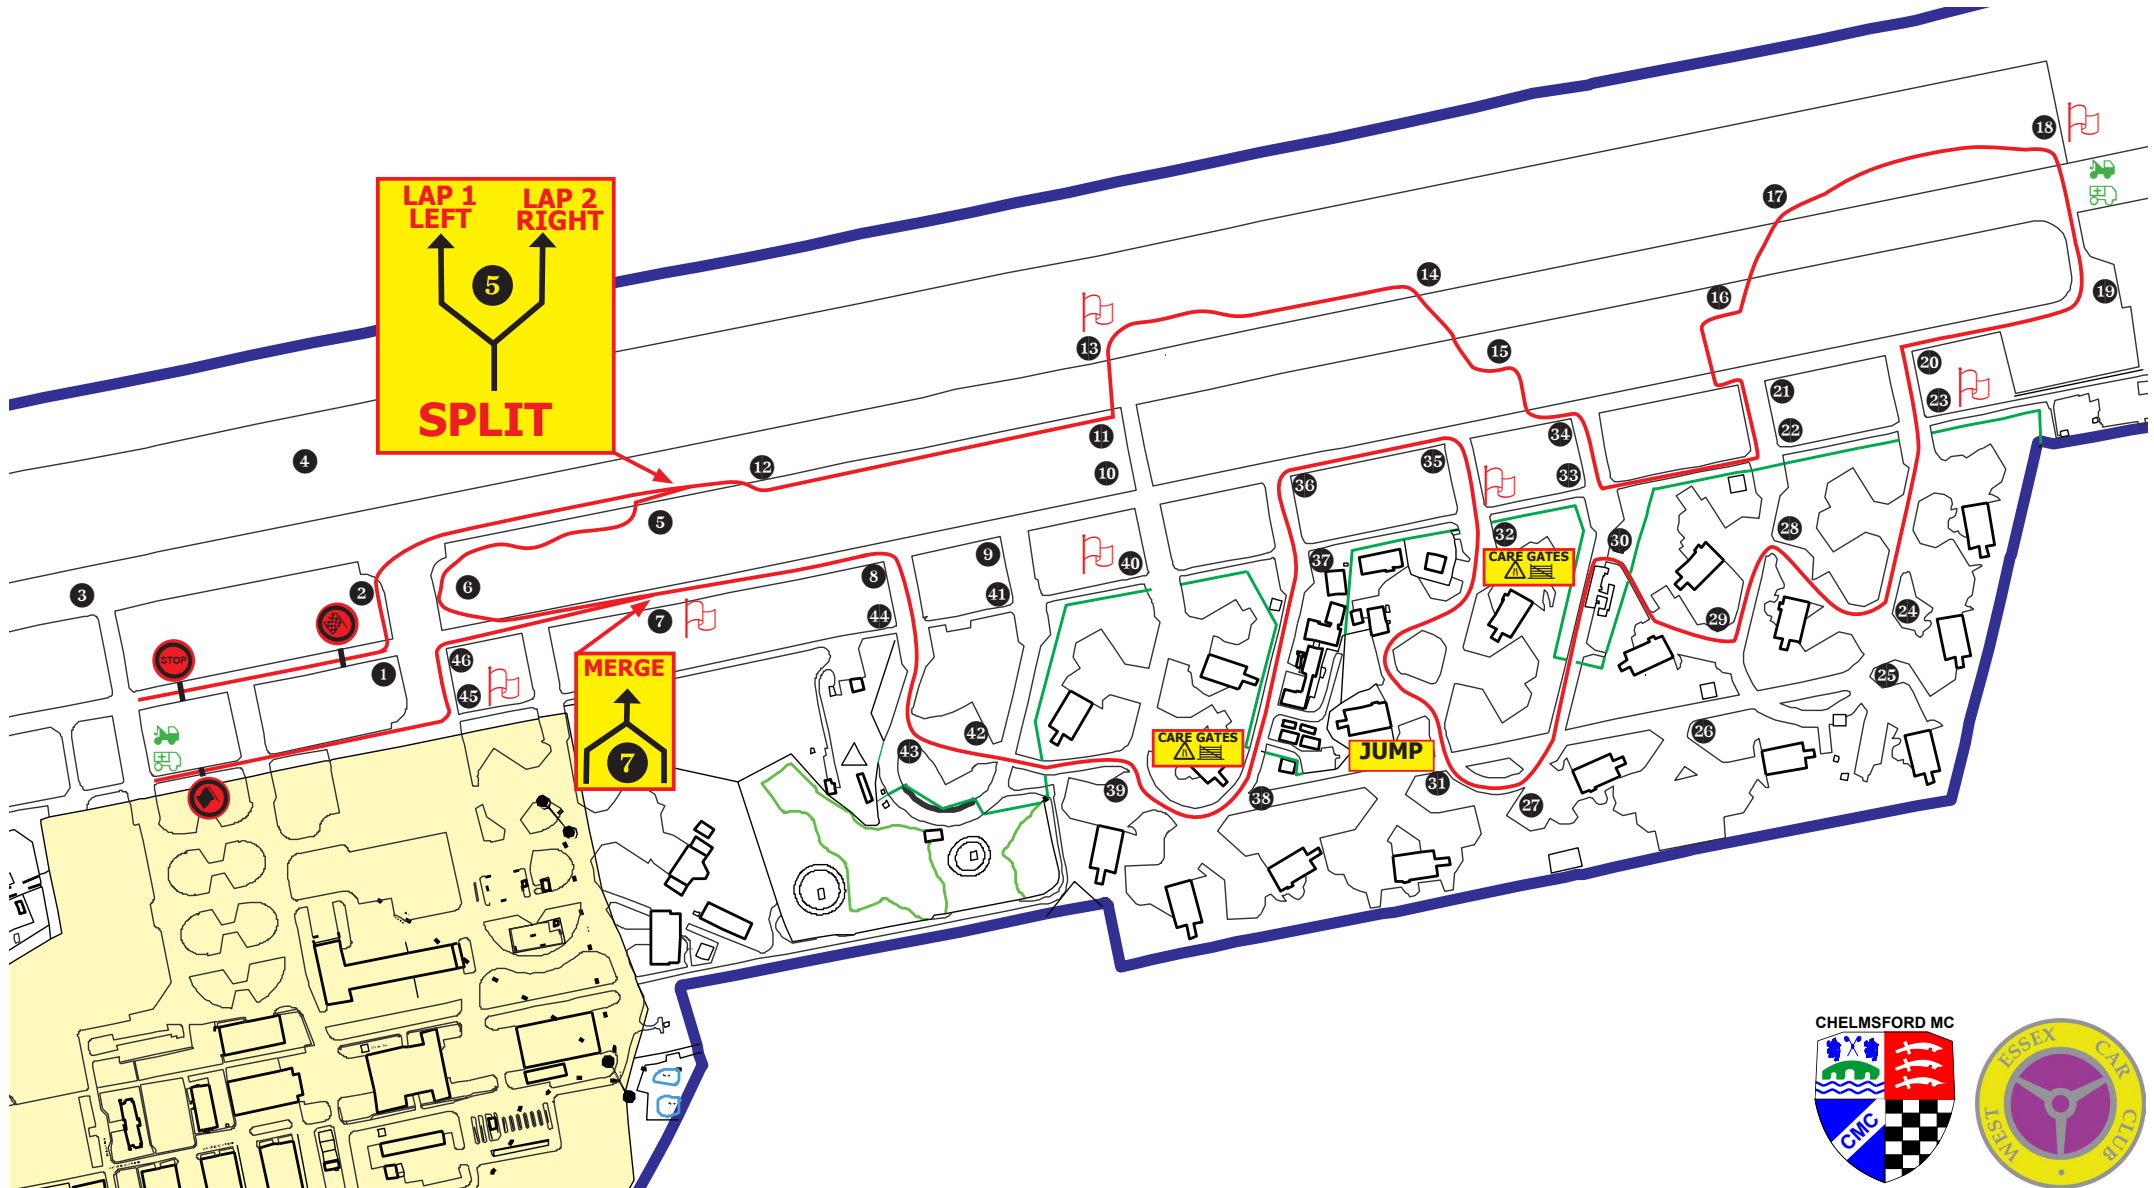

STAGE TARGET	18 min	SSS 1	
STAGE BOGEY	6m 19s	SSF 1	
STAGE LENGTH	7.9 Miles	TOTAL	
		SSS 2	
		SSF 2	
		TOTAL	

STAGE TARGET	18 min	SSS 3	
STAGE BOGEY	6m 05s	SSF 3	
STAGE LENGTH	7.6 Miles	TOTAL	
		SSS 4	
		SSF 4	
		TOTAL	

STAGE TARGET	18 min	SSS 5	
STAGE BOGEY	5m 31s	SSF 5	
STAGE LENGTH	6.9 Miles	TOTAL	
		SSS 6	
		SSF 6	
		TOTAL	

STAGE TARGET	18 min	SSS 7	
STAGE BOGEY	6m 05s	SSF 7	
STAGE LENGTH	7.6 Miles	TOTAL	
		SSS 8	
		SSF 8	
		TOTAL	