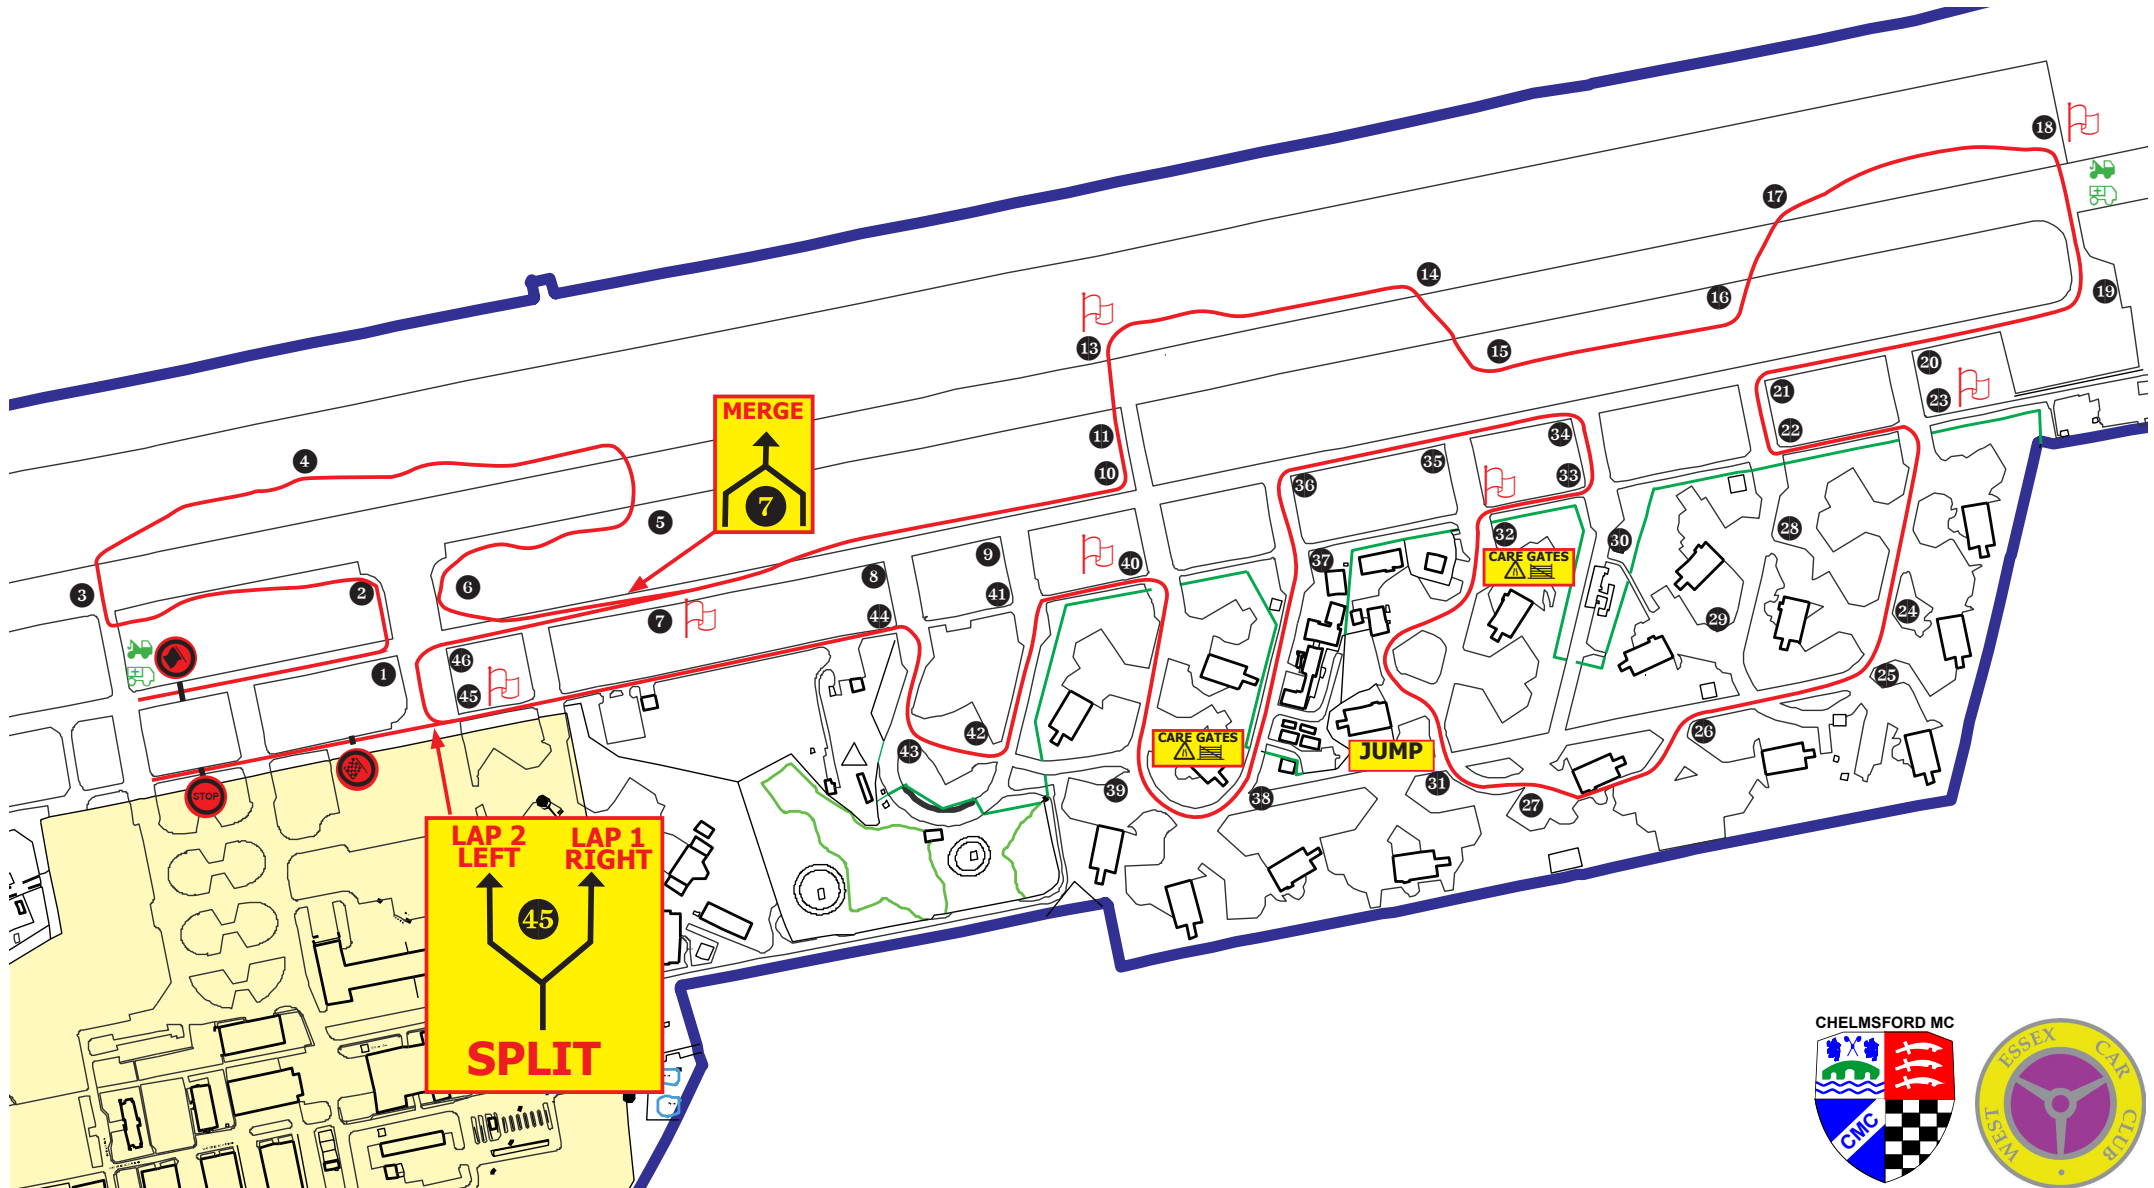

STAGE TARGET	18 min	SSS 1	
STAGE BOGEY	6m 19s	SSF 1	
STAGE LENGTH	7.9 Miles	TOTAL	
		SSS 2	
		SSF 2	
		TOTAL	

STAGE TARGET	18 min	SSS 3	
STAGE BOGEY	6m 05s	SSF 3	
STAGE LENGTH	7.6 Miles	TOTAL	
		SSS 4	
		SSF 4	
		TOTAL	

STAGE TARGET	18 min	SSS 5	
STAGE BOGEY	5m 31s	SSF 5	
STAGE LENGTH	6.9 Miles	TOTAL	
		SSS 6	
		SSF 6	
		TOTAL	

STAGE TARGET	18 min	SSS 7	
STAGE BOGEY	6m 05s	SSF 7	
STAGE LENGTH	7.6 Miles	TOTAL	
		SSS 8	
		SSF 8	
		TOTAL	