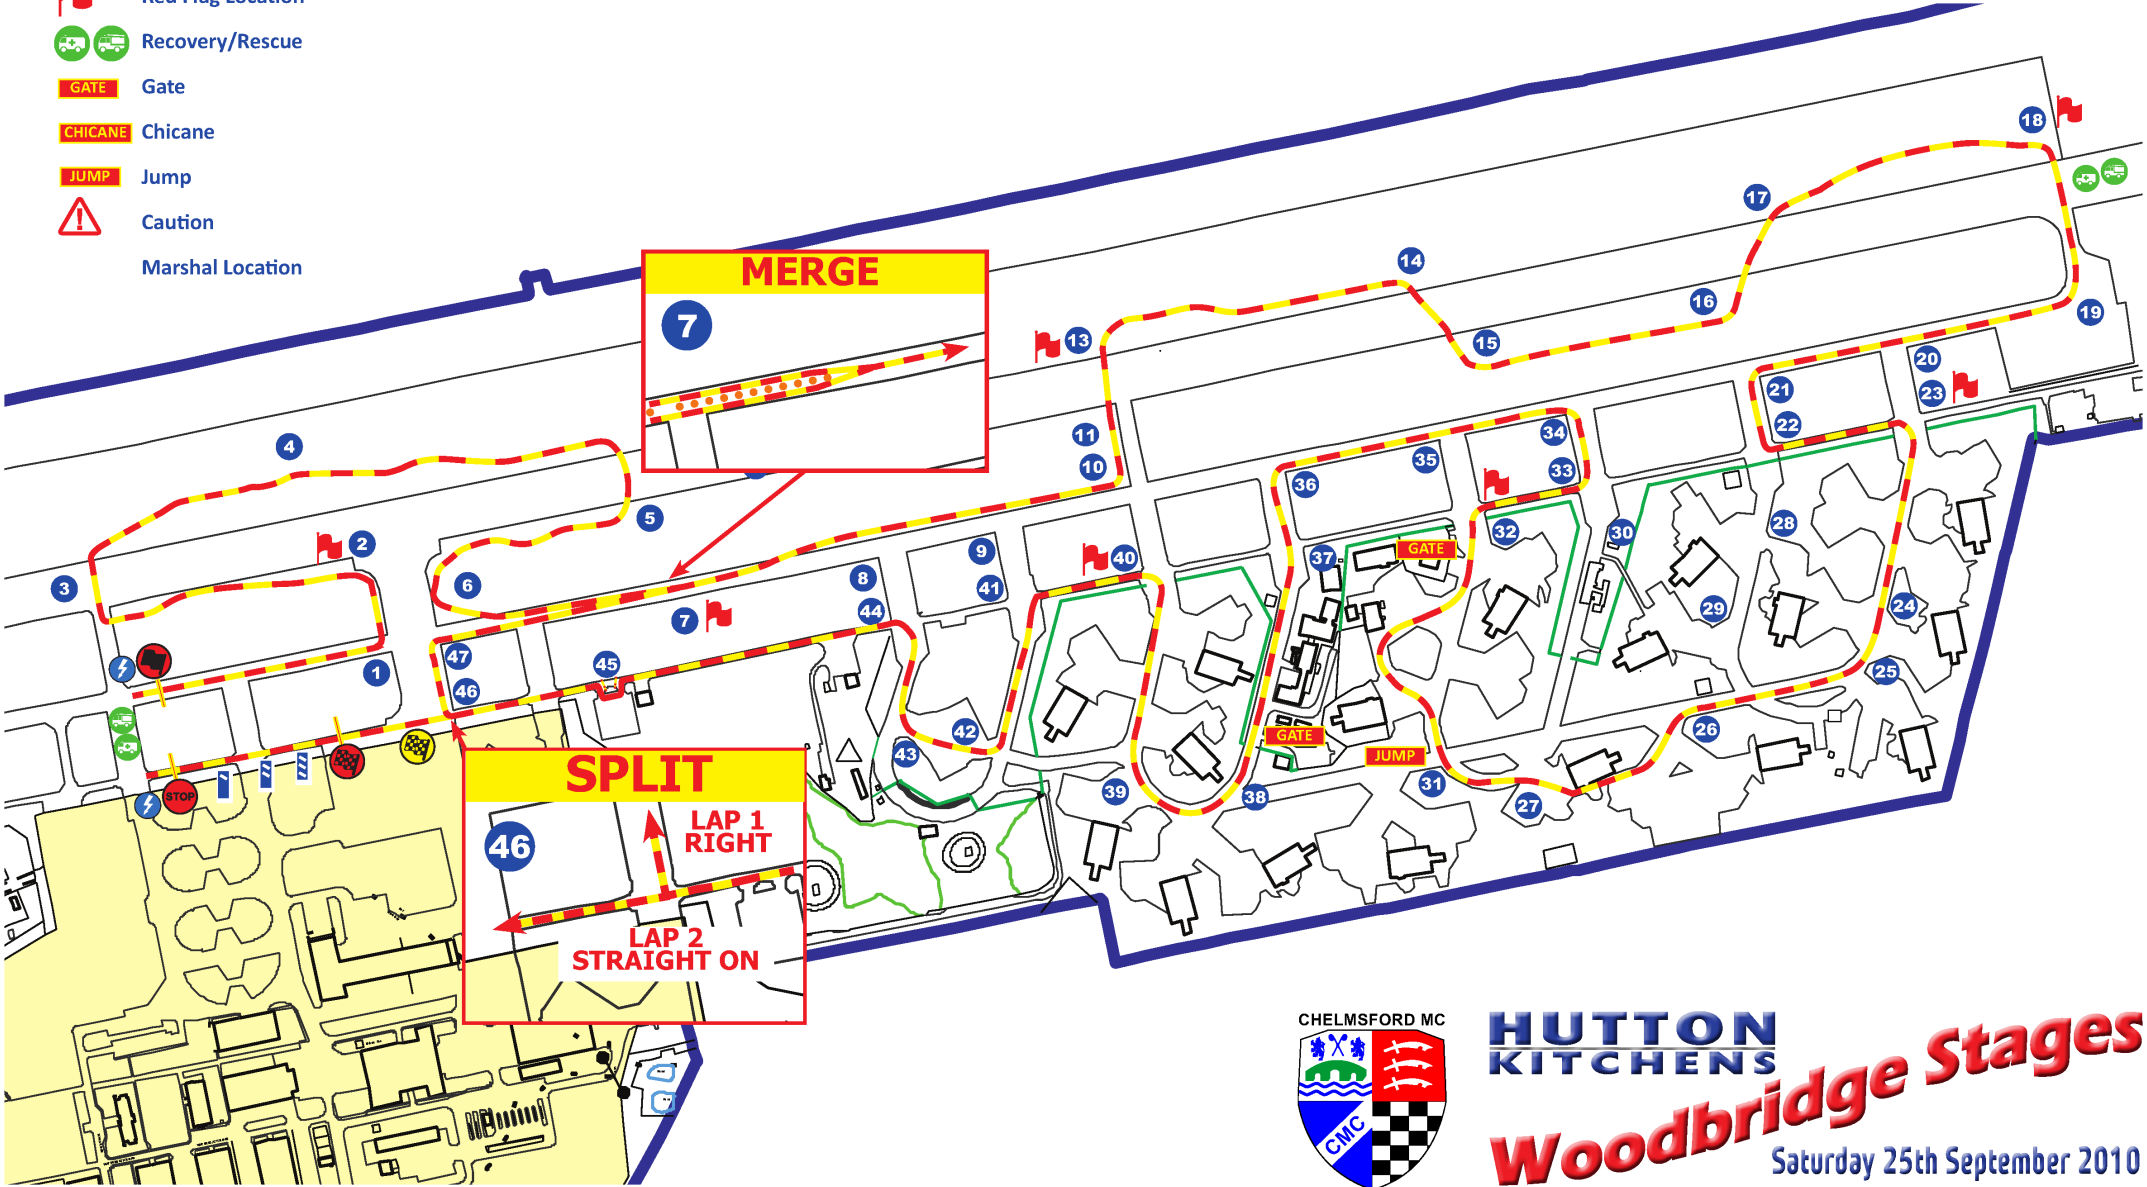

Stage 1 & 2

Key

-  Start
-  Flying Finish
-  Stop
-  Radio
-  Junction No
-  Red Flag Location
-  Recovery/Rescue
-  Gate
-  Chicane
-  Jump
-  Caution
- Marshal Location

STAGE TARGET	18 min	SSS 1	
STAGE BOGEY	6m 19s	SSF 1	
STAGE LENGTH	7.9 Miles	TOTAL	

SSS 2	
SSF 2	
TOTAL	

HUTTON KITCHENS
Woodbridge Stages
 Saturday 25th September 2010

Stage 3 & 4

Key

-  Start
-  Flying Finish
-  Stop
-  Radio
-  Junction No
-  Red Flag Location
-  Recovery/Rescue
-  Gate
-  Chicane
-  Jump
-  Caution
-  Marshal Location

STAGE TARGET	18 min	SSS 3	
STAGE BOGEY	6m 05s	SSF 3	
STAGE LENGTH	7.6 Miles	TOTAL	

SSS 4	
SSF 4	
TOTAL	

**HUTTON
KITCHENS**

Woodbridge Stages
Saturday 25th September 2010

Stage 5 & 6

Key

-  Start
-  Flying Finish
-  Stop
-  Radio
-  Junction No
-  Red Flag Location
-  Recovery/Rescue
-  Gate
-  Chicane
-  Jump
-  Caution
- Marshal Location

STAGE TARGET	18 min	SSS 7	
STAGE BOGEY	6m 05s	SSF 7	
STAGE LENGTH	7.6 Miles	TOTAL	

SSS 8	
SSF 8	
TOTAL	

**HUTTON
KITCHENS**

Woodbridge Stages
Saturday 25th September 2010