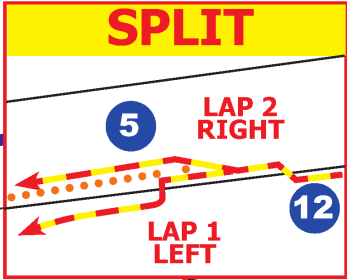

SSS 2	
SSF 2	
TOTAL	

HUTTON KITCHENS
Woodbridge Stages
 Saturday 25th September 2010

Stage 3 & 4

Key

-  Start
-  Flying Finish
-  Stop
-  Radio
-  Junction No
-  Red Flag Location
-  Recovery/Rescue
-  Gate
-  Chicane
-  Jump
-  Caution
-  Marshal Location

STAGE TARGET	18 min	SSS 3	
STAGE BOGEY	6m 05s	SSF 3	
STAGE LENGTH	7.6 Miles	TOTAL	

SSS 4	
SSF 4	
TOTAL	

**HUTTON
KITCHENS**

Woodbridge Stages
Saturday 25th September 2010

Stage 5 & 6

Key

-  Start
-  Flying Finish
-  Stop
-  Radio
-  Junction No
-  Red Flag Location
-  Recovery/Rescue
-  Gate
-  Chicane
-  Jump
-  Caution
- Marshal Location

STAGE TARGET	18 min	SSS 5	
STAGE BOGEY	5m 31s	SSF 5	
STAGE LENGTH	6.9 Miles	TOTAL	

SSS 6	
SSF 6	
TOTAL	

HUTTON KITCHENS
Woodbridge Stages
 Saturday 25th September 2010

Stage 7 & 8

Key

-  Start
-  Flying Finish
-  Stop
-  Radio
-  Junction No
-  Red Flag Location
-  Recovery/Rescue
-  Gate
-  Chicane
-  Jump
-  Caution
- Marshal Location