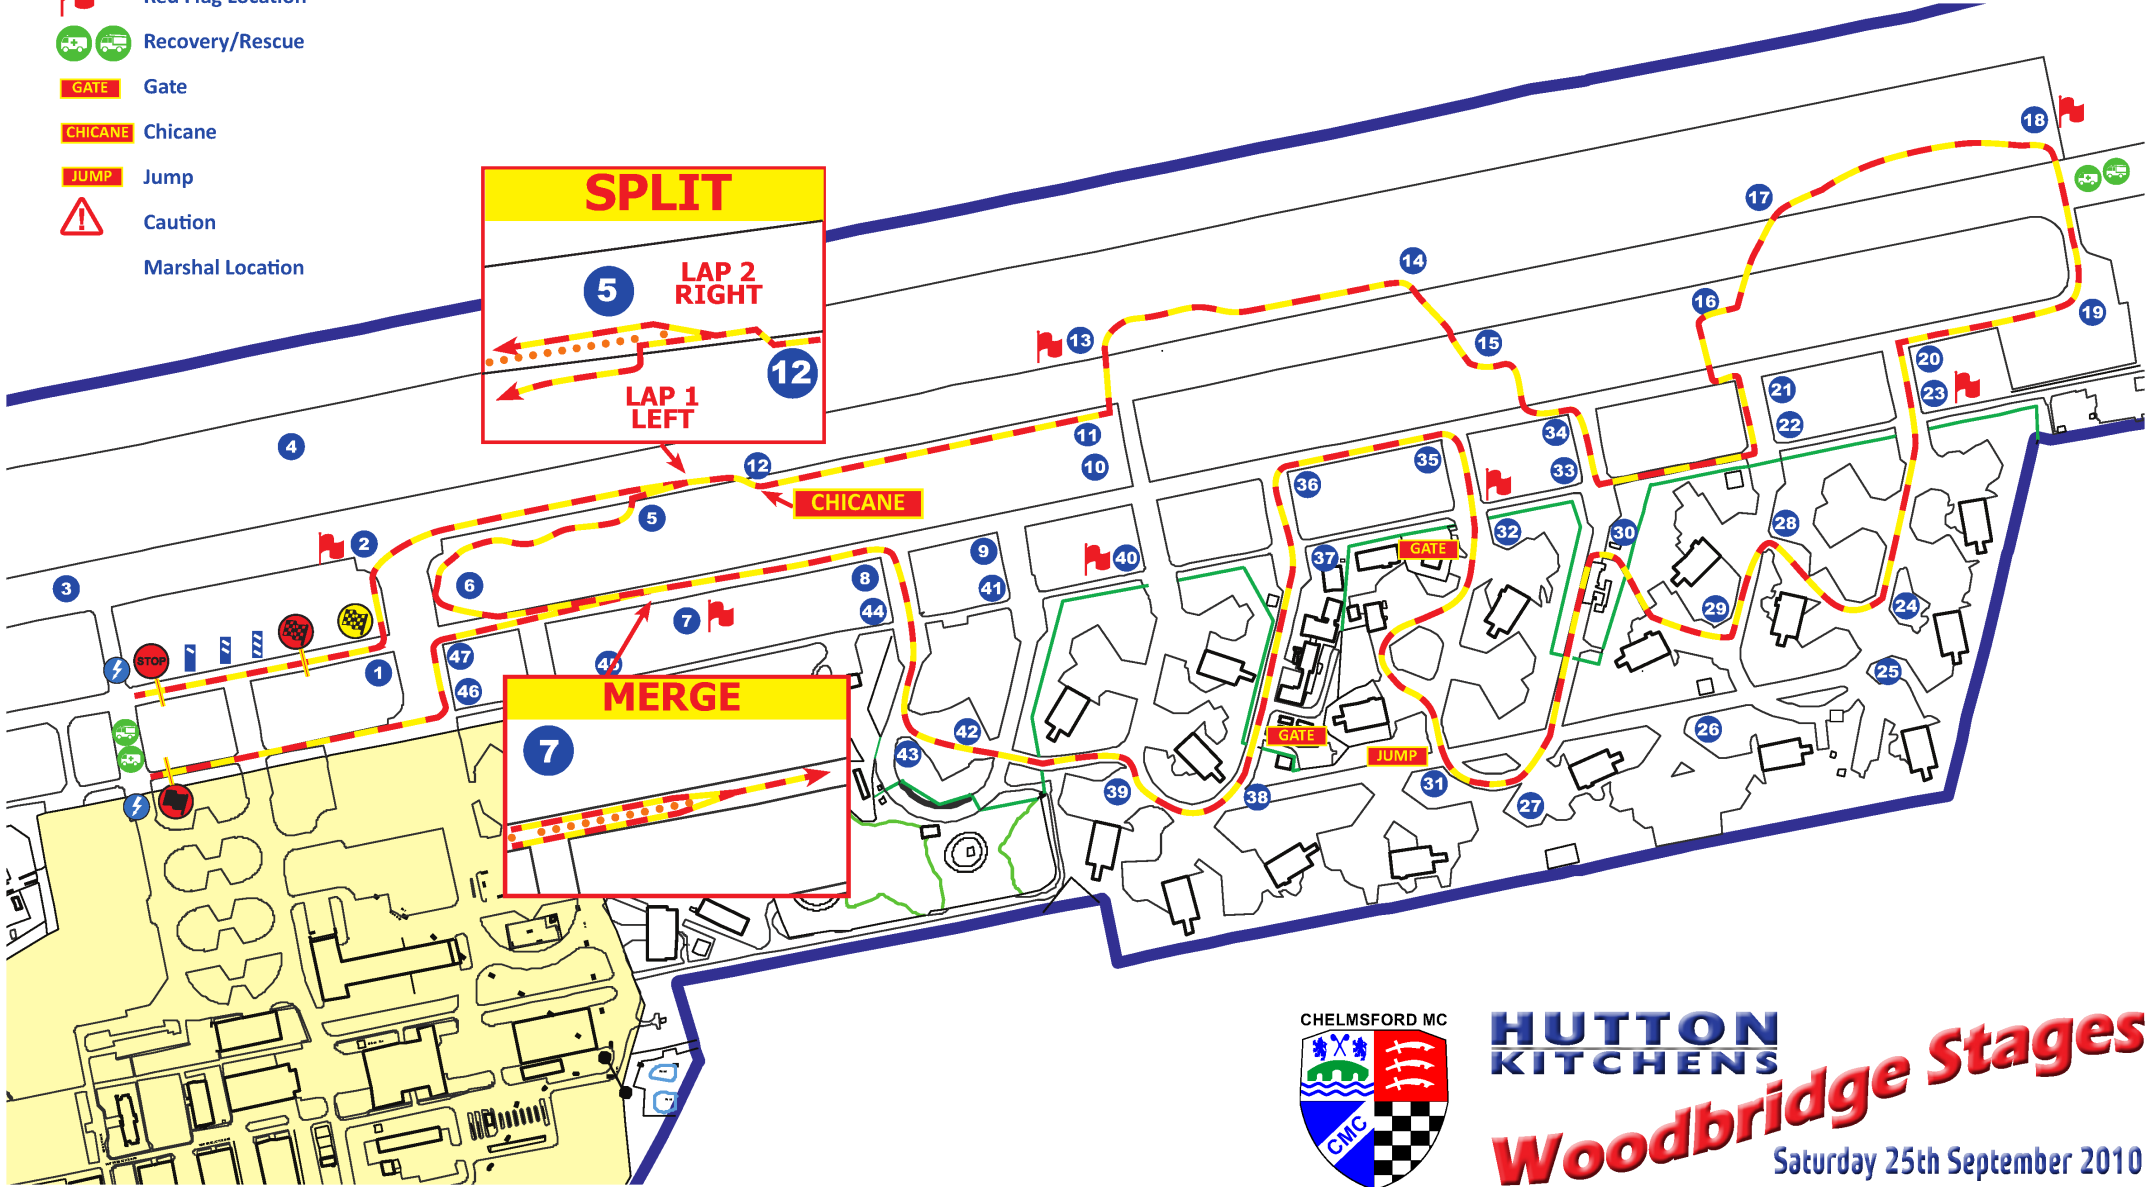

SSS 2	
SSF 2	
TOTAL	

HUTTON KITCHENS
Woodbridge Stages
 Saturday 25th September 2010

Stage 3 & 4

Key

-  Start
-  Flying Finish
-  Stop
-  Radio
-  Junction No
-  Red Flag Location
-  Recovery/Rescue
-  Gate
-  Chicane
-  Jump
-  Caution
-  Marshal Location

STAGE TARGET	18 min	SSS 3	
STAGE BOGEY	6m 05s	SSF 3	
STAGE LENGTH	7.6 Miles	TOTAL	

SSS 4	
SSF 4	
TOTAL	

**HUTTON
KITCHENS**

Woodbridge Stages
Saturday 25th September 2010

Stage 5 & 6

Key

-  Start
-  Flying Finish
-  Stop
-  Radio
-  Junction No
-  Red Flag Location
-  Recovery/Rescue
-  Gate
-  Chicane
-  Jump
-  Caution
- Marshal Location

STAGE TARGET	18 min	SSS 5	
STAGE BOGEY	5m 31s	SSF 5	
STAGE LENGTH	6.9 Miles	TOTAL	

SSS 6	
SSF 6	
TOTAL	

HUTTON KITCHENS
Woodbridge Stages
 Saturday 25th September 2010

Stage 7 & 8

Key

-  Start
-  Flying Finish
-  Stop
-  Radio
-  Junction No
-  Red Flag Location
-  Recovery/Rescue
-  Gate
-  Chicane
-  Jump
-  Caution
- Marshal Location

STAGE TARGET	18 min	SSS 7	
STAGE BOGEY	6m 05s	SSF 7	
STAGE LENGTH	7.6 Miles	TOTAL	

SSS 8	
SSF 8	
TOTAL	

**HUTTON
KITCHENS**

Woodbridge Stages
Saturday 25th September 2010