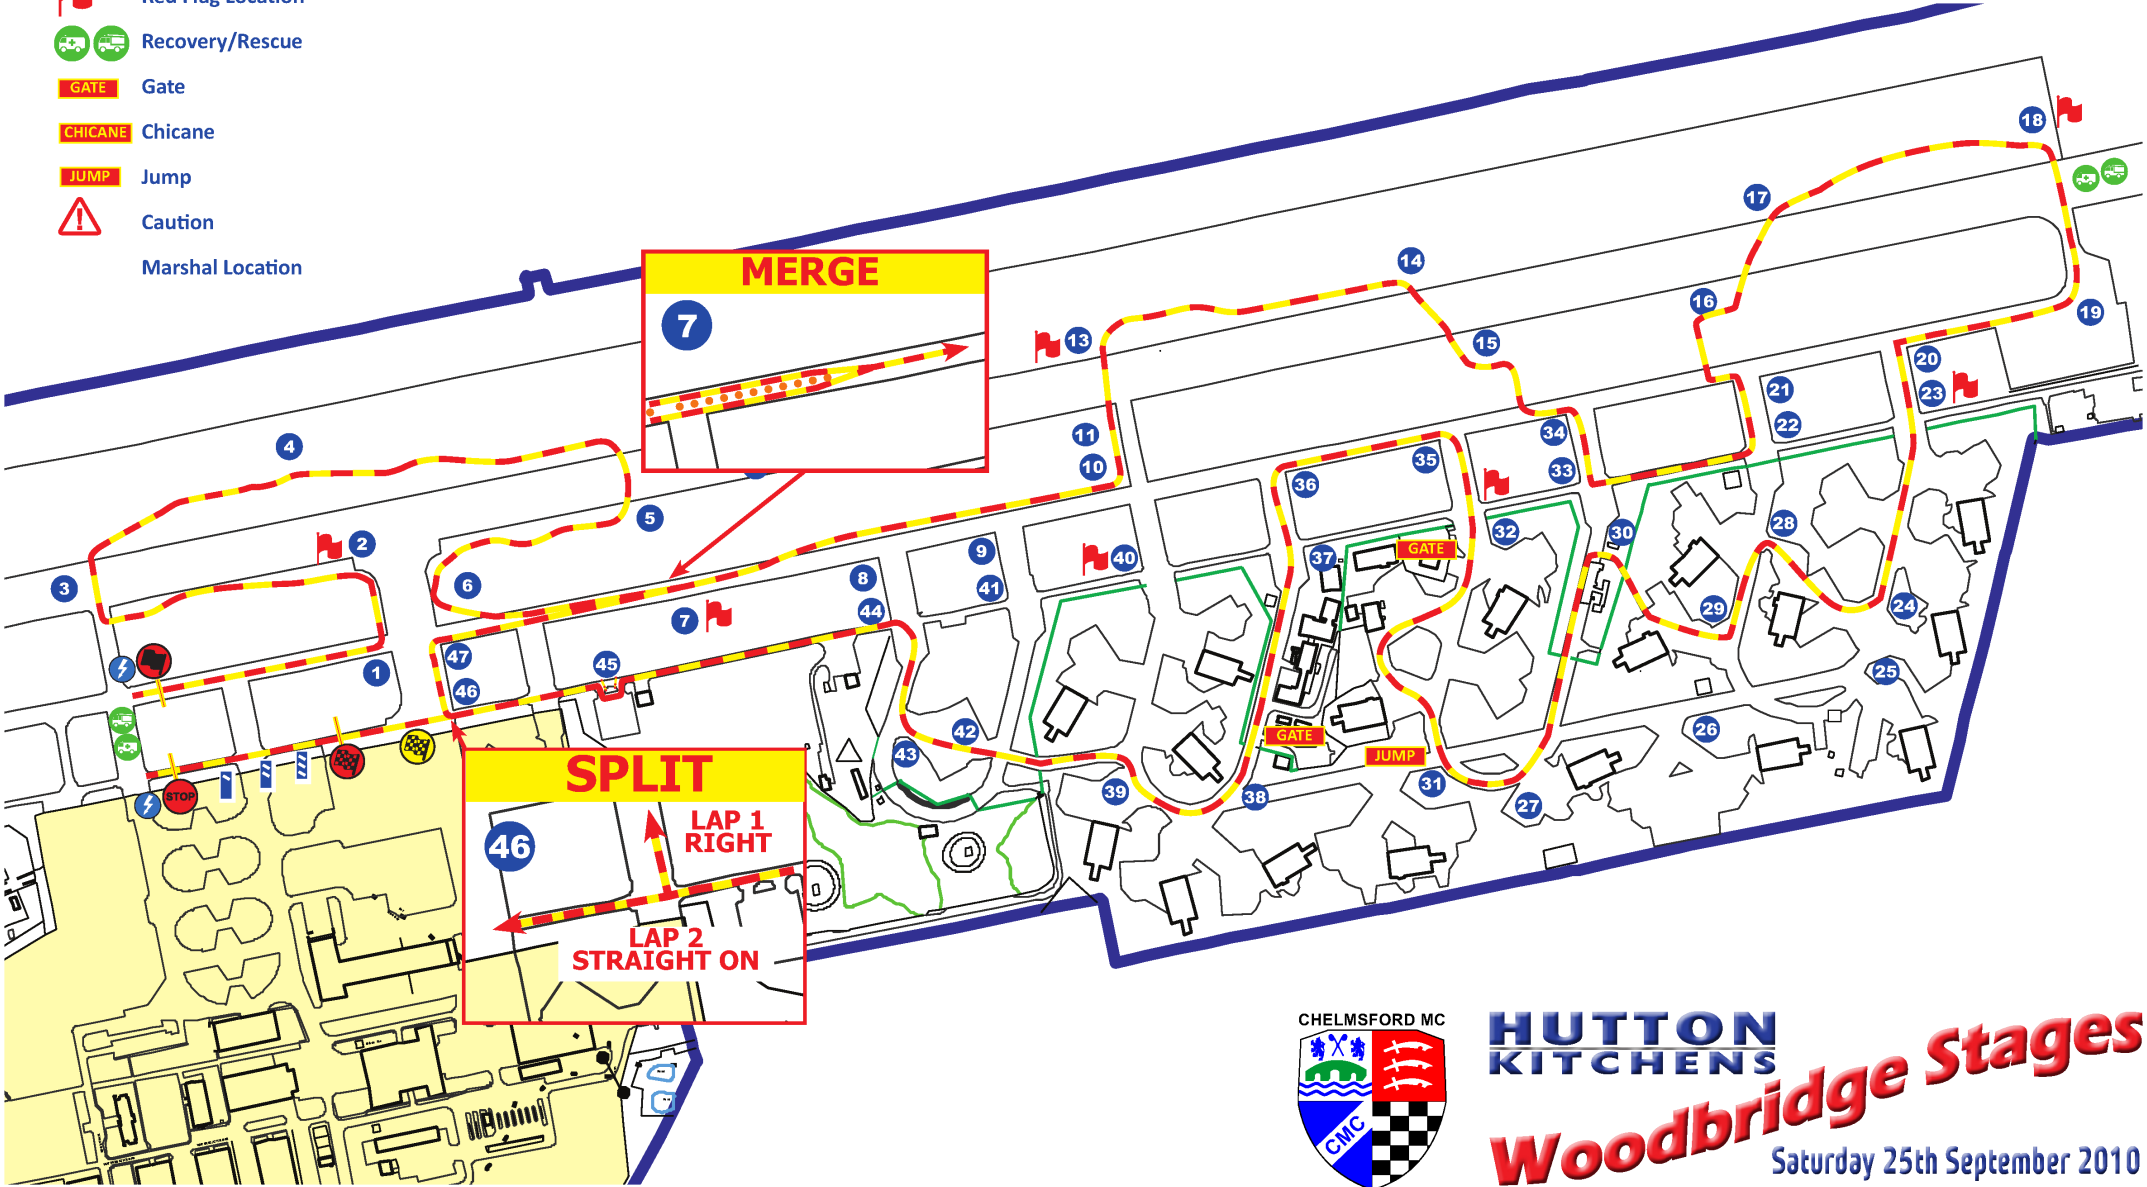

Stage 1 & 2

Key

-  Start
-  Flying Finish
-  Stop
-  Radio
-  Junction No
-  Red Flag Location
-  Recovery/Rescue
-  Gate
-  Chicane
-  Jump
-  Caution
- Marshal Location

STAGE TARGET	18 min	SSS 1	
STAGE BOGEY	6m 19s	SSF 1	
STAGE LENGTH	7.9 Miles	TOTAL	

SSS 2	
SSF 2	
TOTAL	

HUTTON KITCHENS
Woodbridge Stages
 Saturday 25th September 2010

Stage 3 & 4

Key

-  Start
-  Flying Finish
-  Stop
-  Radio
-  Junction No
-  Red Flag Location
-  Recovery/Rescue
-  Gate
-  Chicane
-  Jump
-  Caution
-  Marshal Location

STAGE TARGET	18 min	SSS 3	
STAGE BOGEY	6m 05s	SSF 3	
STAGE LENGTH	7.6 Miles	TOTAL	

SSS 4	
SSF 4	
TOTAL	

**HUTTON
KITCHENS**

Woodbridge Stages
Saturday 25th September 2010

Stage 5 & 6

Key

-  Start
-  Flying Finish
-  Stop
-  Radio
-  Junction No
-  Red Flag Location
-  Recovery/Rescue
-  Gate
-  Chicane
-  Jump
-  Caution
- Marshal Location

STAGE TARGET	18 min	SSS 5	
STAGE BOGEY	5m 31s	SSF 5	
STAGE LENGTH	6.9 Miles	TOTAL	

SSS 6	
SSF 6	
TOTAL	

HUTTON KITCHENS
Woodbridge Stages
 Saturday 25th September 2010

Stage 7 & 8

Key

-  Start
-  Flying Finish
-  Stop
-  Radio
-  Junction No
-  Red Flag Location
-  Recovery/Rescue
-  Gate
-  Chicane
-  Jump
-  Caution
- Marshal Location