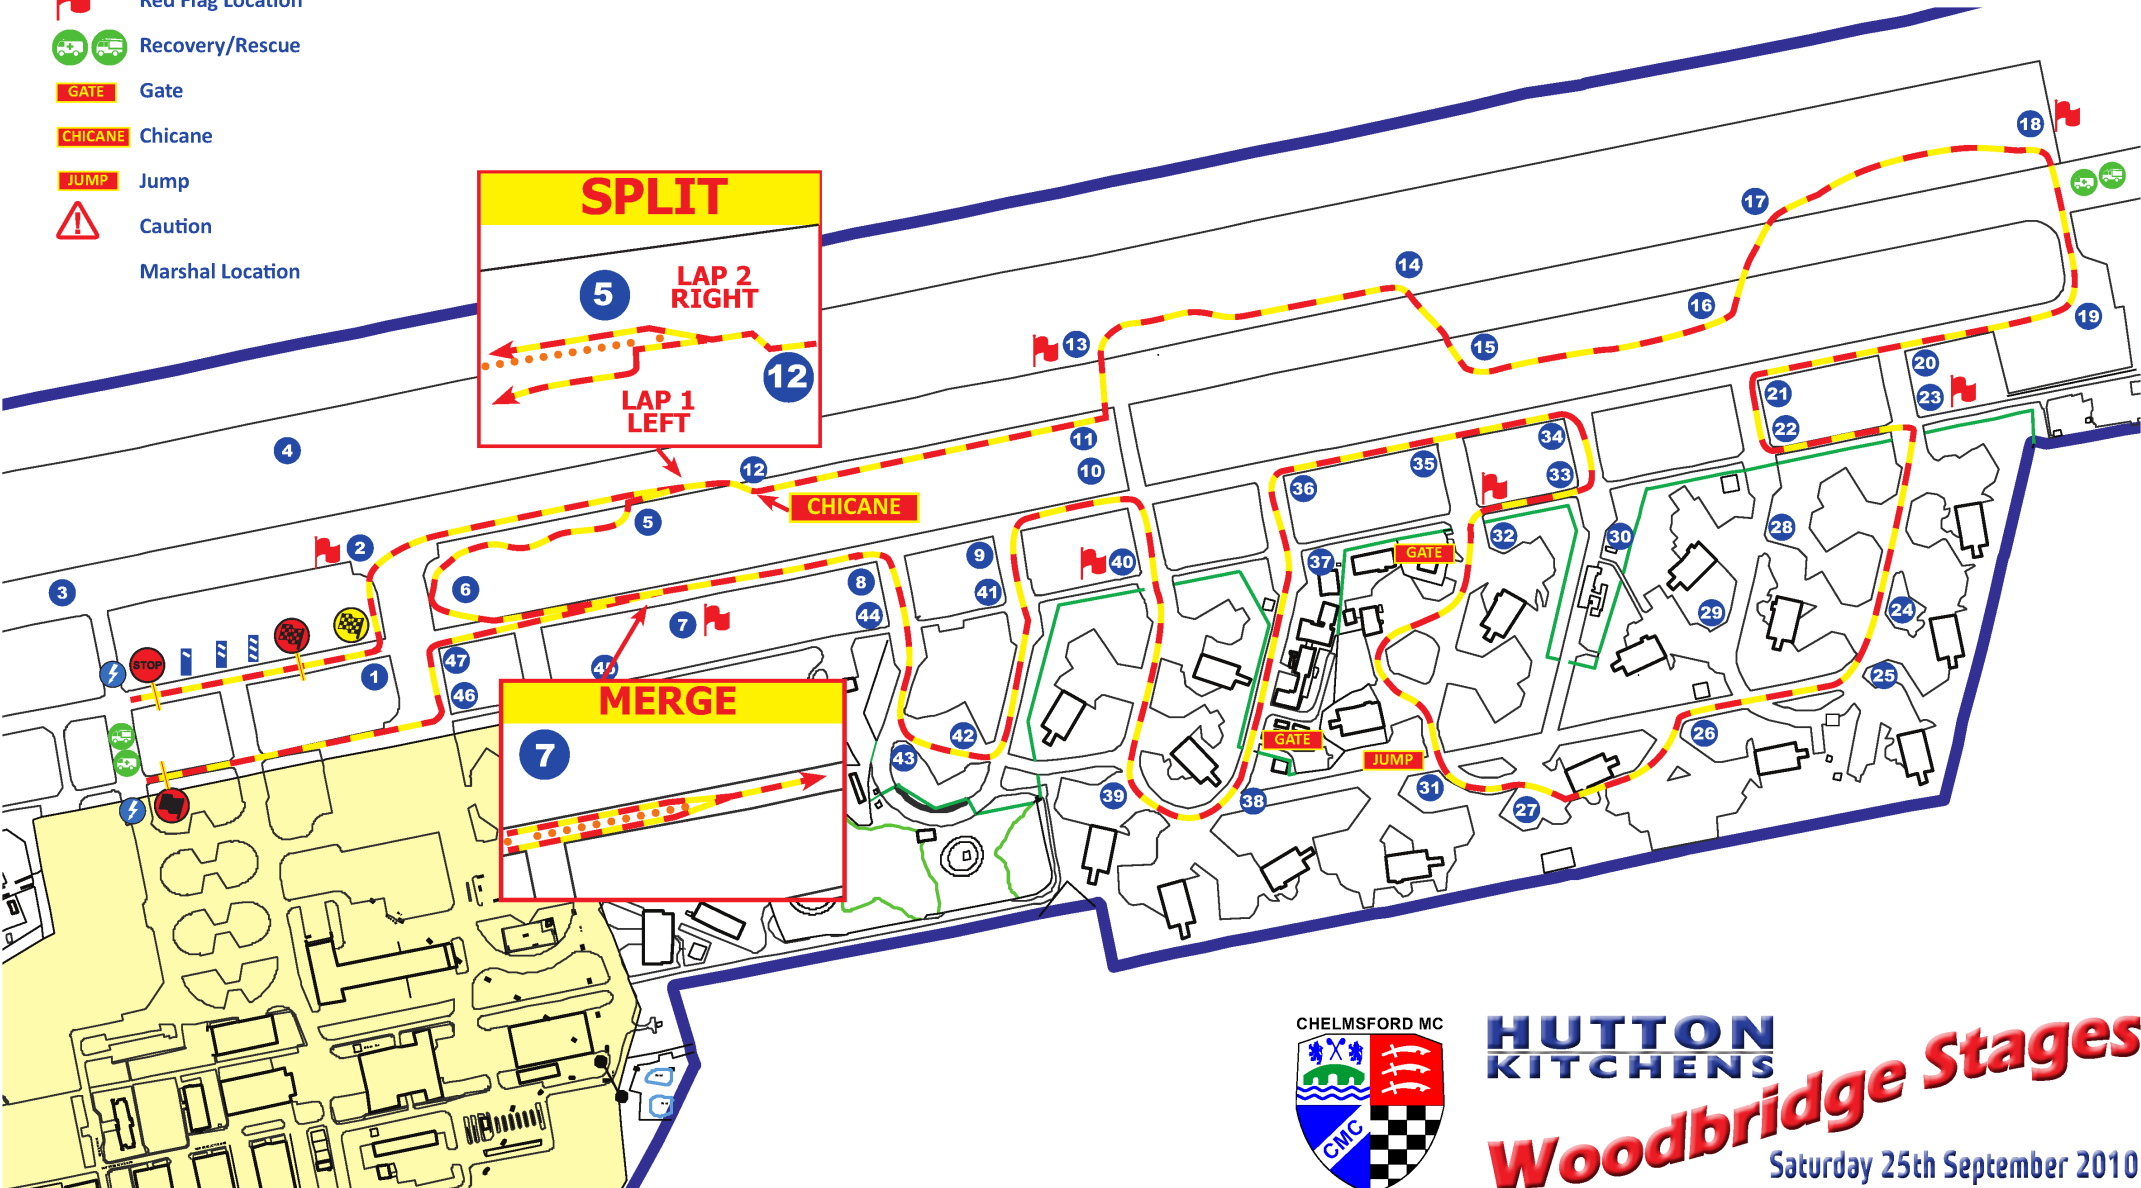

SSS 2	
SSF 2	
TOTAL	

HUTTON KITCHENS
Woodbridge Stages
 Saturday 25th September 2010

Stage 3 & 4

Key

-  Start
-  Flying Finish
-  Stop
-  Radio
-  Junction No
-  Red Flag Location
-  Recovery/Rescue
-  Gate
-  Chicane
-  Jump
-  Caution
-  Marshal Location

STAGE TARGET	18 min	SSS 3	
STAGE BOGEY	6m 05s	SSF 3	
STAGE LENGTH	7.6 Miles	TOTAL	

SSS 4	
SSF 4	
TOTAL	

**HUTTON
KITCHENS**

Woodbridge Stages
Saturday 25th September 2010

Stage 5 & 6

Key

-  Start
-  Flying Finish
-  Stop
-  Radio
-  Junction No
-  Red Flag Location
-  Recovery/Rescue
-  Gate
-  Chicane
-  Jump
-  Caution
- Marshal Location

STAGE TARGET	18 min	SSS 5	
STAGE BOGEY	5m 31s	SSF 5	
STAGE LENGTH	6.9 Miles	TOTAL	

SSS 6	
SSF 6	
TOTAL	

HUTTON KITCHENS
Woodbridge Stages
 Saturday 25th September 2010

Stage 7 & 8

Key

-  Start
-  Flying Finish
-  Stop
-  Radio
-  Junction No
-  Red Flag Location
-  Recovery/Rescue
-  Gate
-  Chicane
-  Jump
-  Caution
- Marshal Location

STAGE TARGET	18 min	SSS 7	
STAGE BOGEY	6m 05s	SSF 7	
STAGE LENGTH	7.6 Miles	TOTAL	

SSS 8	
SSF 8	
TOTAL	

**HUTTON
KITCHENS**

Woodbridge Stages
Saturday 25th September 2010