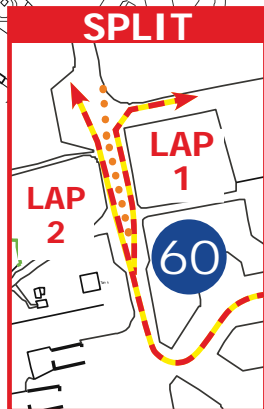

Stage 1 & 2

Key

-  Start
-  Flying Finish
-  Stop
-  Radio
-  Junction No
-  Red Flag Location
-  Recovery/Rescue
-  Gate
-  Chicane
-  Jump
-  Caution

| | | | |
|--------------|-------------|-------|--|
| STAGE TARGET | 23m 00s | SSS 1 | |
| STAGE BOGEY | 8m 34s | SSF 1 | |
| STAGE LENGTH | 10.70 Miles | TOTAL | |

| | |
|-------|--|
| SSS 2 | |
| SSF 2 | |
| TOTAL | |

Stage 3 & 4

Key

-  Start
-  Flying Finish
-  Stop
-  Radio
-  Junction No
-  Red Flag Location
-  Recovery/Rescue
-  Gate
-  Chicane
-  Jump
-  Caution