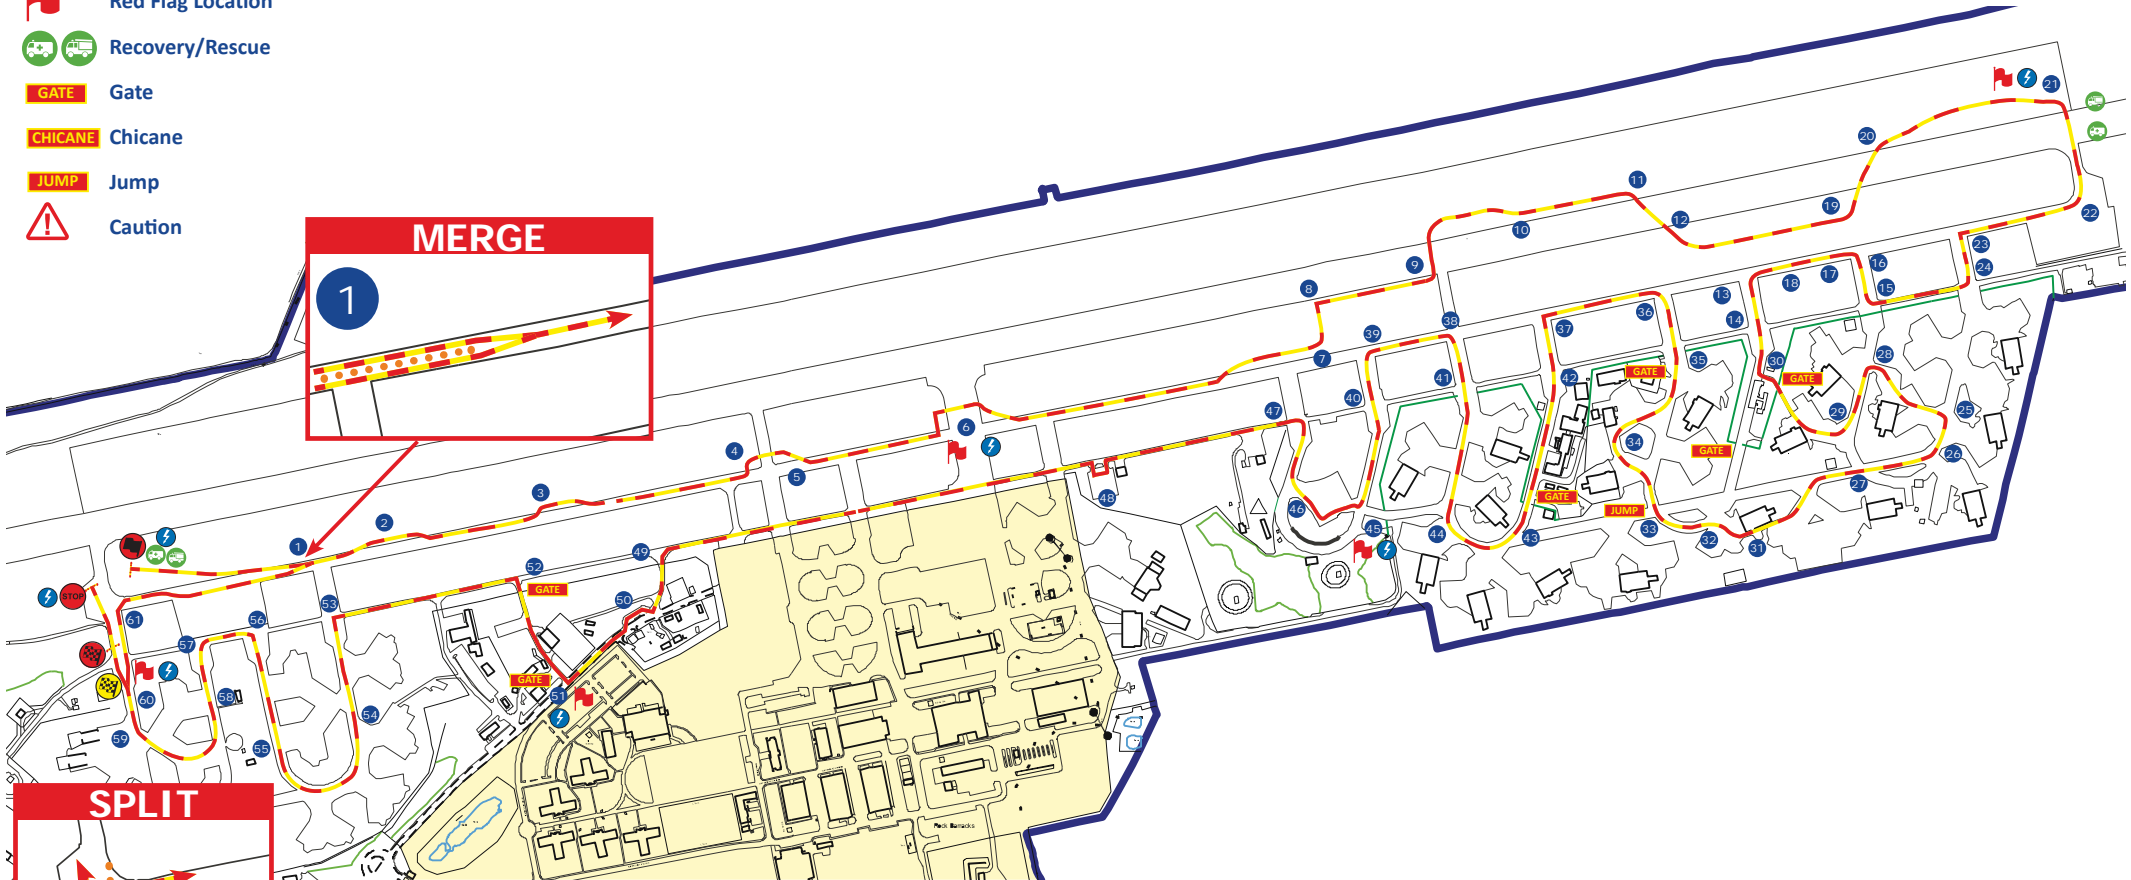

Stage 1 & 2

Key

-  Start
-  Flying Finish
-  Stop
-  Radio
-  Junction No
-  Red Flag Location
-  Recovery/Rescue
-  Gate
-  Chicane
-  Jump
-  Caution

| | | | |
|--------------|-------------|-------|--|
| STAGE TARGET | 23m 00s | SSS 1 | |
| STAGE BOGEY | 8m 34s | SSF 1 | |
| STAGE LENGTH | 10.70 Miles | TOTAL | |

| | |
|-------|--|
| SSS 2 | |
| SSF 2 | |
| TOTAL | |

Stage 3 & 4

Key

-  Start
-  Flying Finish
-  Stop
-  Radio
-  Junction No
-  Red Flag Location
-  Recovery/Rescue
-  Gate
-  Chicane
-  Jump
-  Caution

| | | | |
|--------------|-------------|-------|--|
| STAGE TARGET | 23m 00s | SSS 3 | |
| STAGE BOGEY | 8m 58s | SSF 3 | |
| STAGE LENGTH | 11.20 Miles | TOTAL | |

| | |
|-------|--|
| SSS 4 | |
| SSF 4 | |
| TOTAL | |

Stage 5 & 6

Key

-  Start
-  Flying Finish
-  Stop
-  Radio
-  Junction No
-  Red Flag Location
-  Recovery/Rescue
-  Gate
-  Chicane
-  Jump
-  Caution

| | | | |
|--------------|-------------|-------|--|
| STAGE TARGET | 23m 00s | SSS 5 | |
| STAGE BOGEY | 8m 58s | SSF 5 | |
| STAGE LENGTH | 11.20 Miles | TOTAL | |