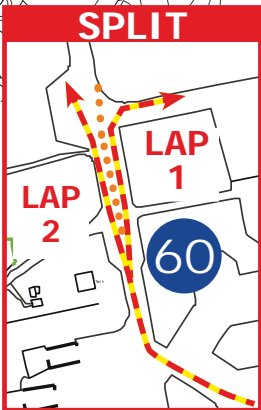

Stage 1 & 2

Key

-  Start
-  Flying Finish
-  Stop
-  Radio
-  Junction No
-  Red Flag Location
-  Recovery/Rescue
-  Gate
-  Chicane
-  Jump
-  Caution

| | | | |
|--------------|-------------|-------|--|
| STAGE TARGET | 23m 00s | SSS 1 | |
| STAGE BOGEY | 8m 34s | SSF 1 | |
| STAGE LENGTH | 10.70 Miles | TOTAL | |

| | |
|-------|--|
| SSS 2 | |
| SSF 2 | |
| TOTAL | |

Stage 3 & 4

Key

-  Start
-  Flying Finish
-  Stop
-  Radio
-  Junction No
-  Red Flag Location
-  Recovery/Rescue
-  Gate
-  Chicane
-  Jump
-  Caution

| | | | |
|--------------|-------------|-------|--|
| STAGE TARGET | 23m 00s | SSS 3 | |
| STAGE BOGEY | 8m 58s | SSF 3 | |
| STAGE LENGTH | 11.20 Miles | TOTAL | |

| | |
|-------|--|
| SSS 4 | |
| SSF 4 | |
| TOTAL | |